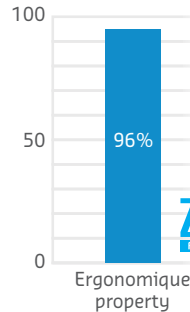

TOTAL SATISFACTION

Needlepunched surface  
Carpet top with antifatigue under

Zedlan Plus foam  
Comfort